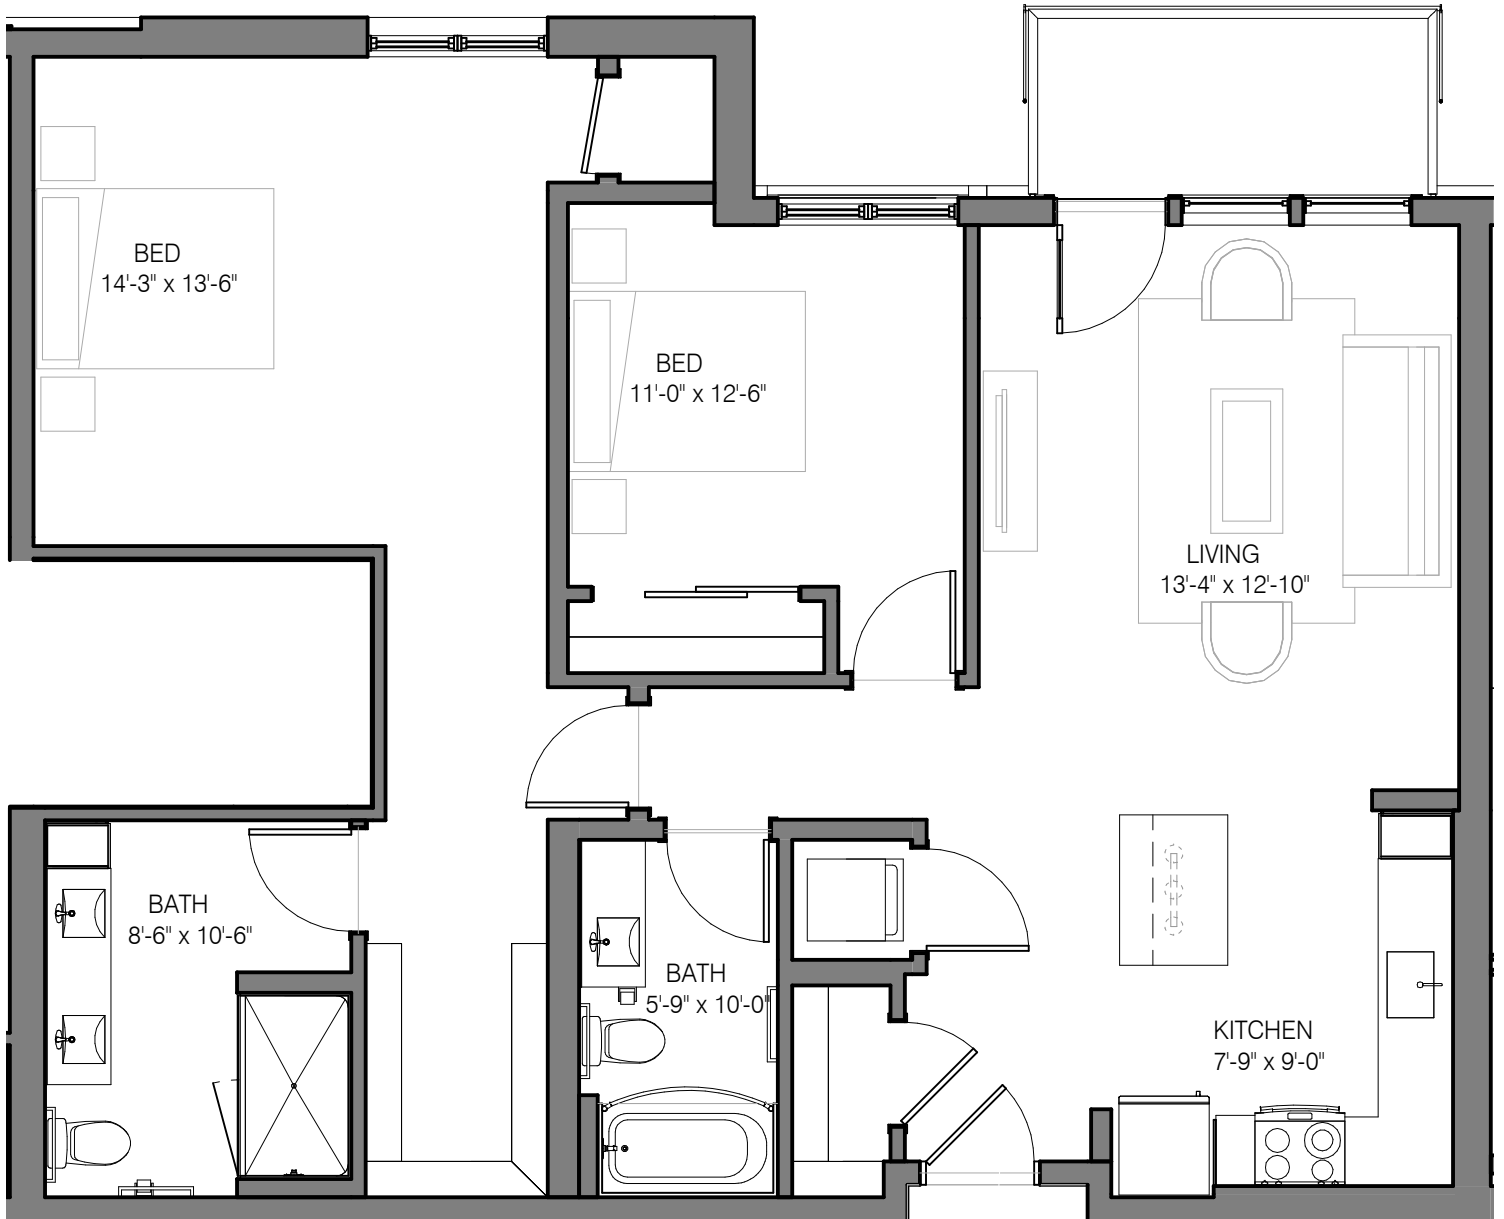

# 2 BEDROOM TYPE A

This design is an artist representation and is subject to change.

LEVEL 1

LEVELS 2,4 & 5

LEVEL 3

1,197 SF

## 2 BEDROOM TYPE B

This design is an artist representation and is subject to change.

LEVEL 1

1,085 SF

## 2 BEDROOM TYPE C

This design is an artist representation and is subject to change.

LEVELS 2-5

1,067 SF

## 2 BEDROOM TYPE D

This design is an artist representation and is subject to change.