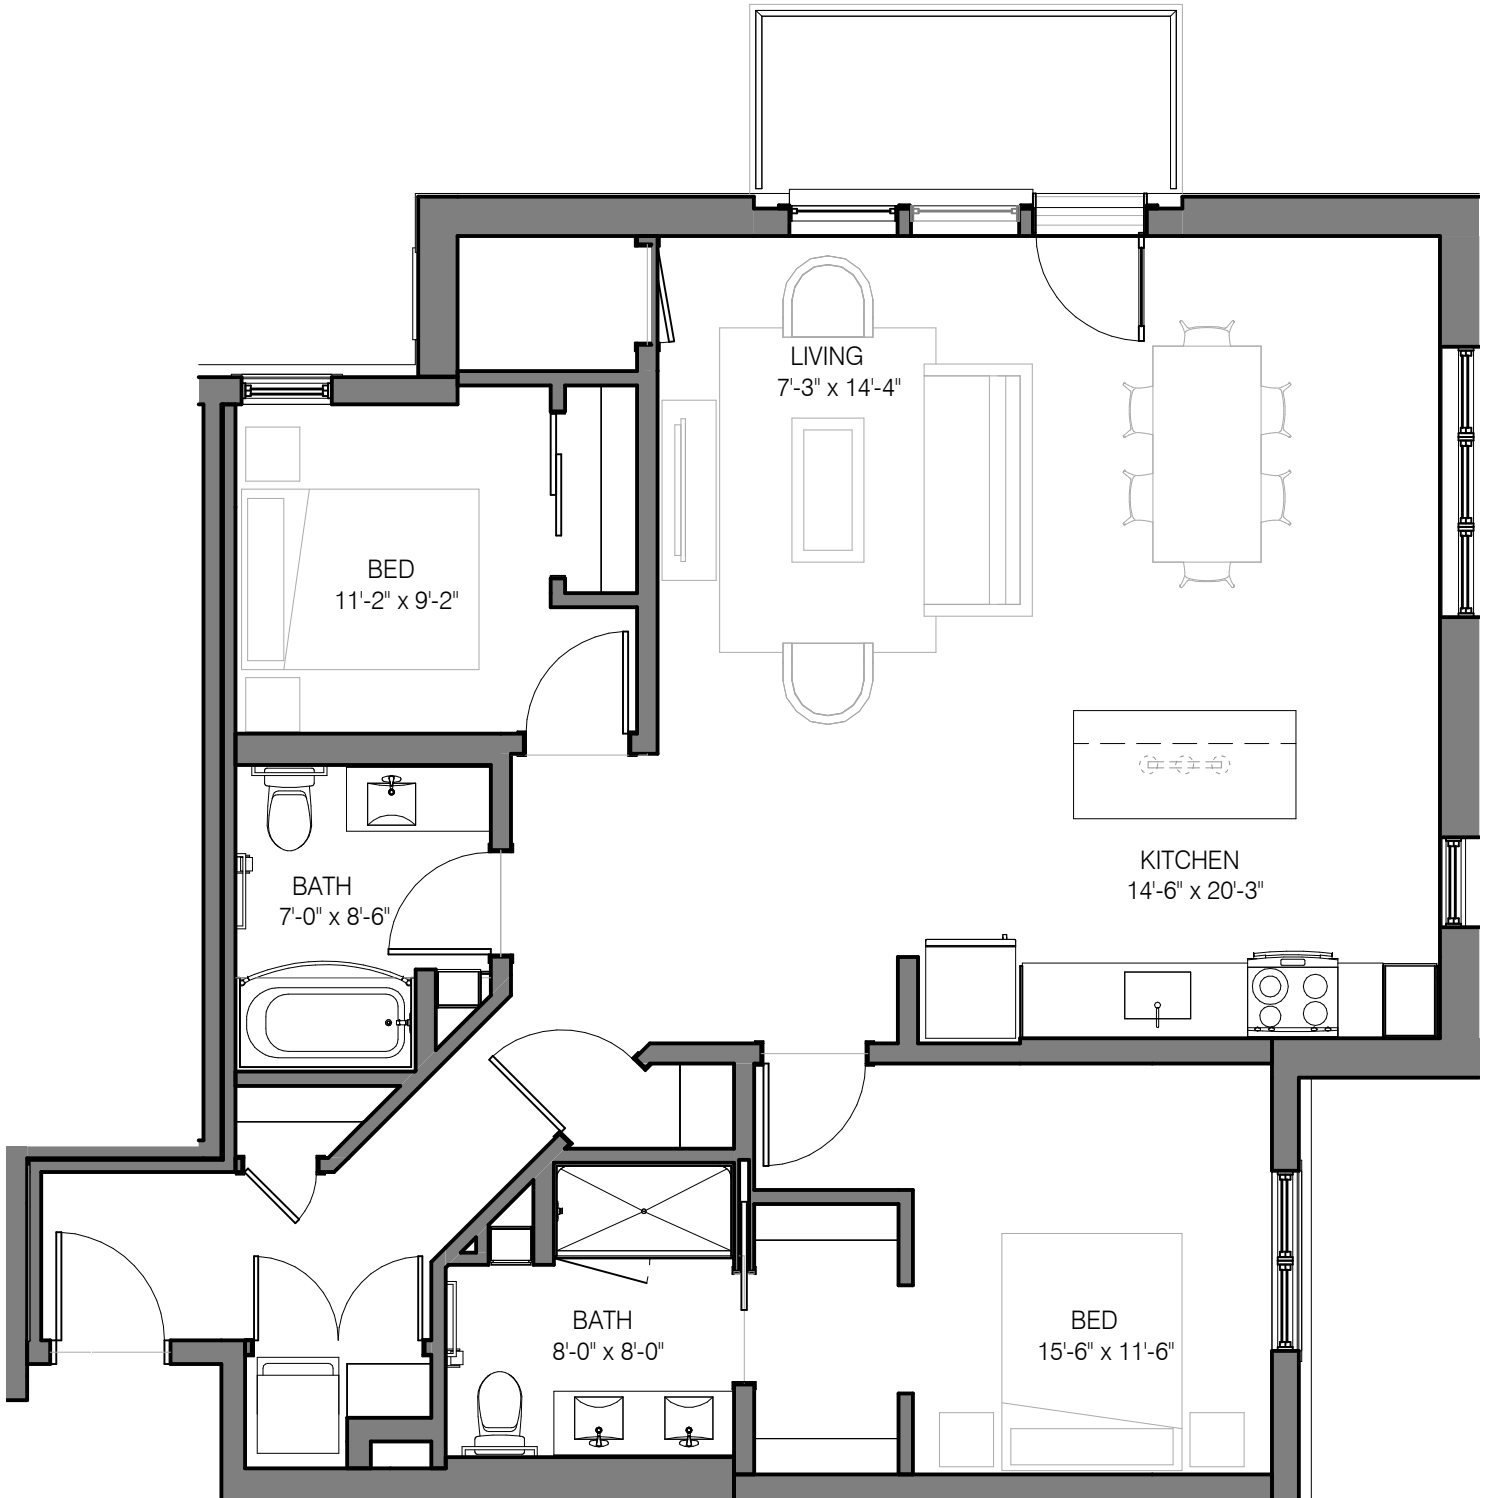

# 1 BEDROOM +DEN-C

This design is an artist representation and is subject to change.

LEVEL 3

1,197 SF

# 2 BEDROOM TYPE A

This design is an artist representation and is subject to change.

LEVEL 1

LEVELS 2,4 & 5

LEVEL 3

1,197 SF

## 2 BEDROOM TYPE B

This design is an artist representation and is subject to change.

LEVEL 1

1,085 SF

## 2 BEDROOM TYPE D

This design is an artist representation and is subject to change.