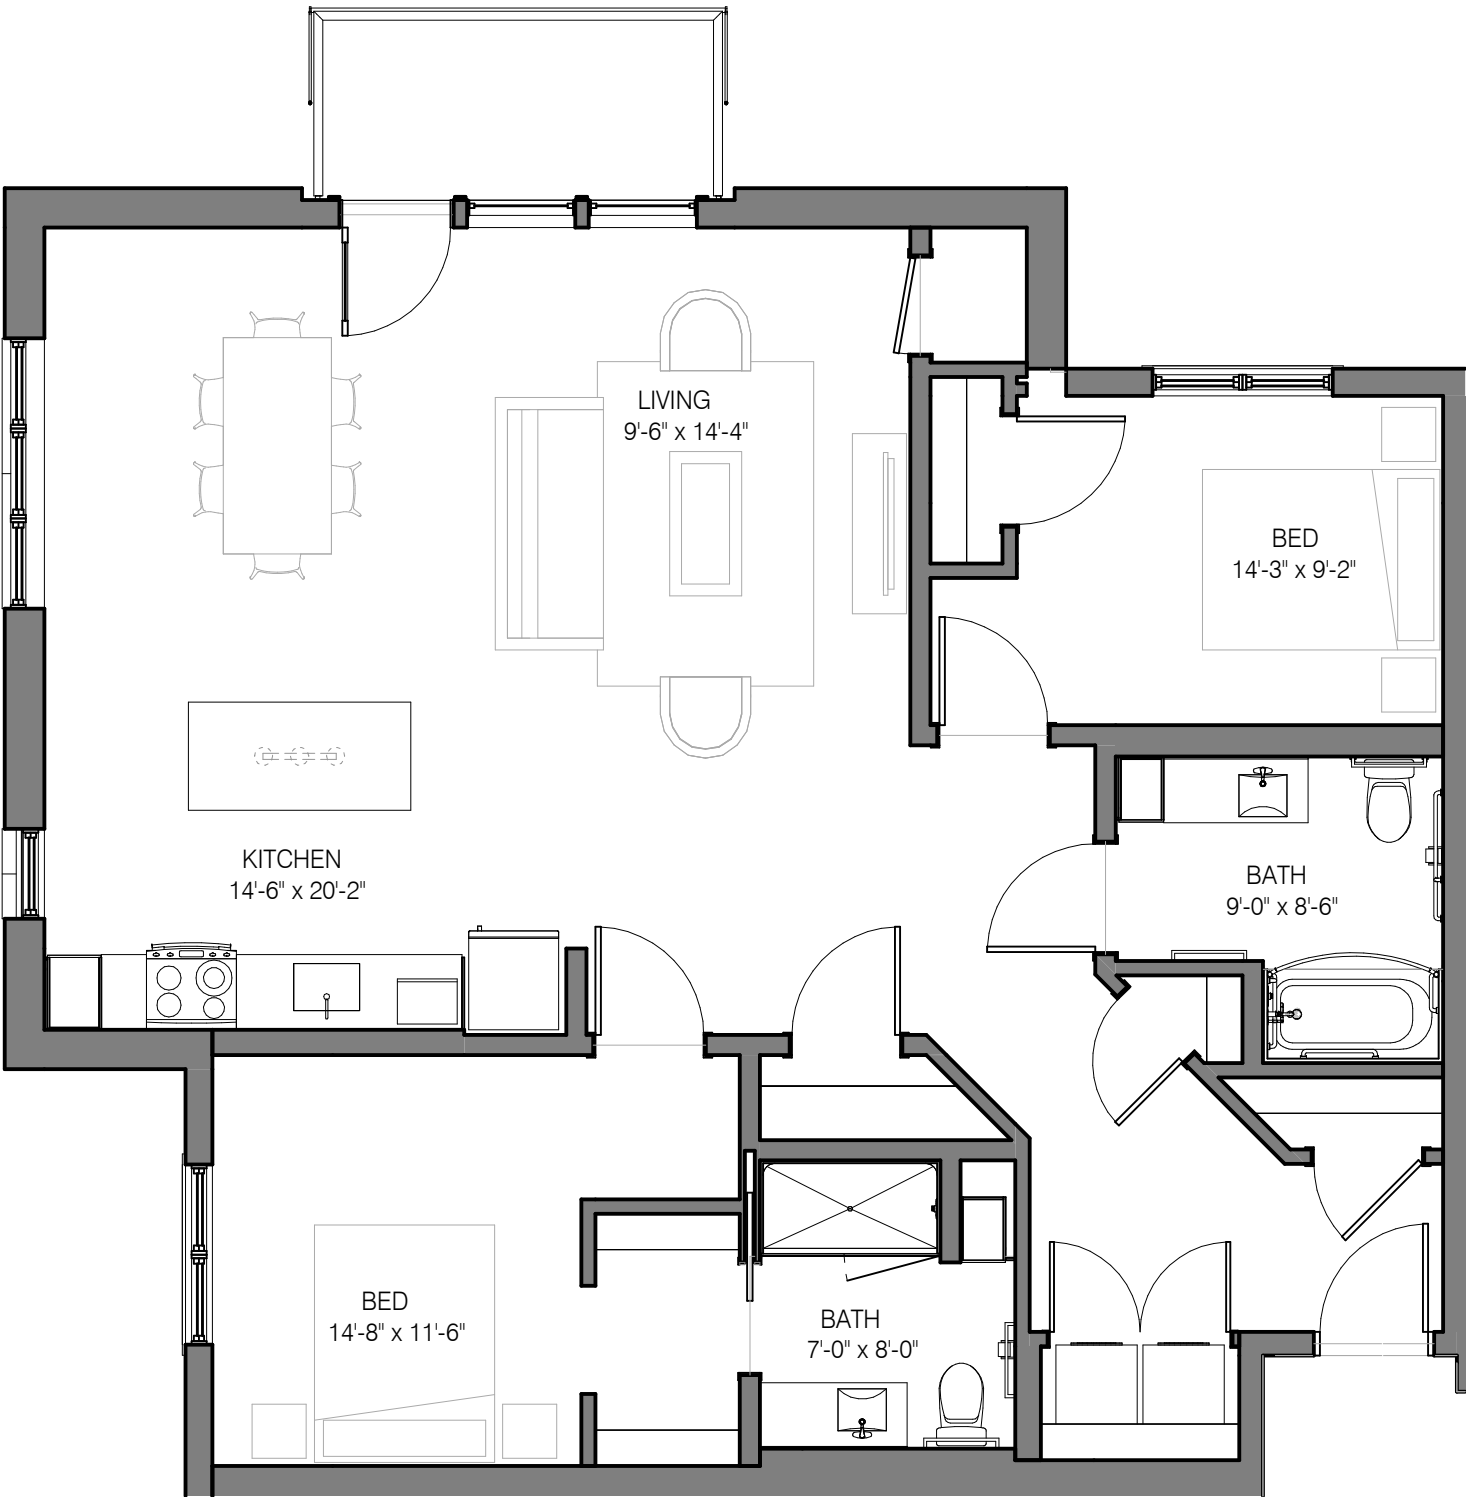

LEVEL 1

LEVELS 2-5

930 SF

# 1 BEDROOM +DEN-C

This design is an artist representation and is subject to change.

LEVEL 3

1,197 SF

# 2 BEDROOM TYPE A

This design is an artist representation and is subject to change.

LEVEL 1

LEVELS 2,4 & 5

LEVEL 3

1,197 SF

## 2 BEDROOM TYPE D

This design is an artist representation and is subject to change.