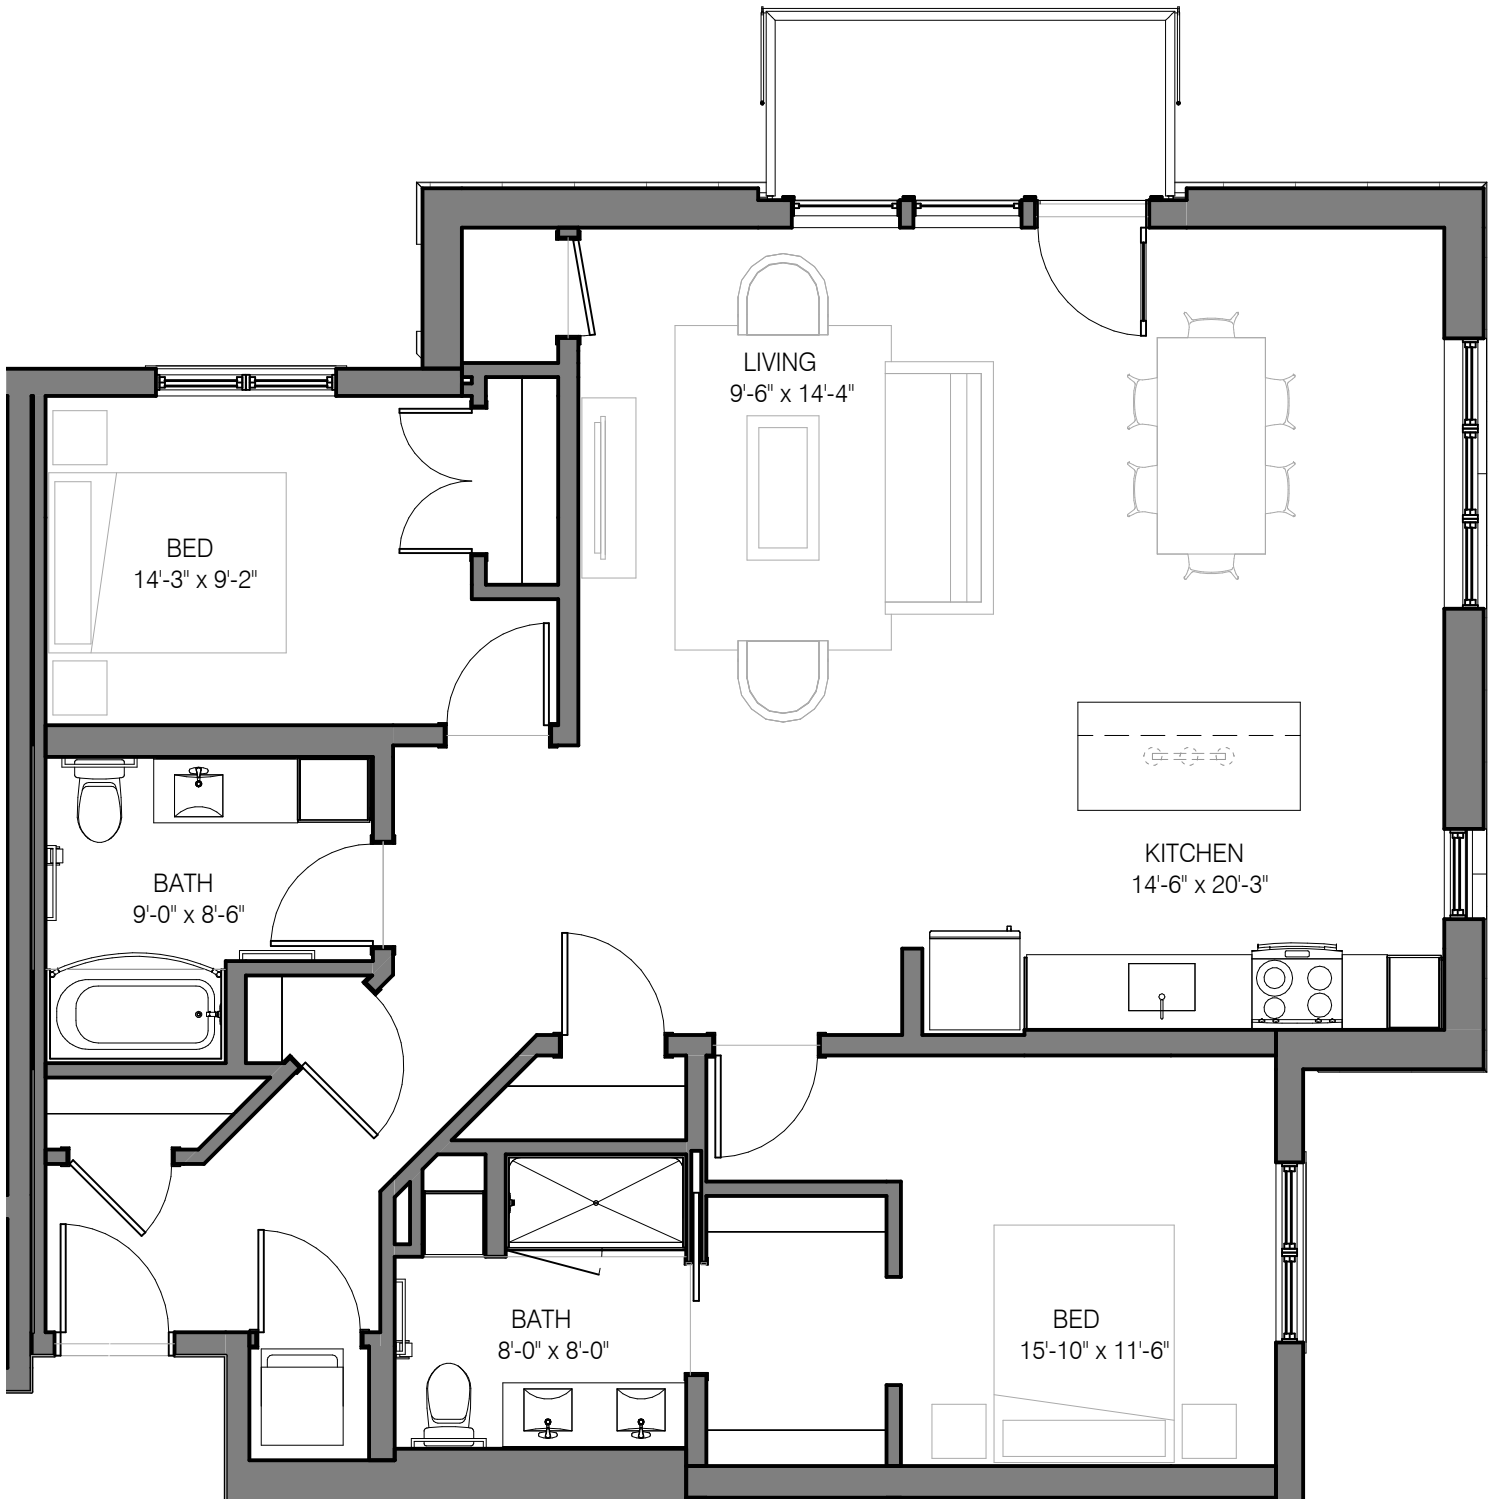

# 1 BEDROOM +DEN-C

This design is an artist representation and is subject to change.

LEVEL 3

1,197 SF

# 2 BEDROOM TYPE A

This design is an artist representation and is subject to change.

LEVEL 1

LEVELS 2,4 & 5

LEVEL 3

1,197 SF

## 2 BEDROOM TYPE B

This design is an artist representation and is subject to change.

LEVEL 1

1,085 SF

## 2 BEDROOM TYPE D

This design is an artist representation and is subject to change.